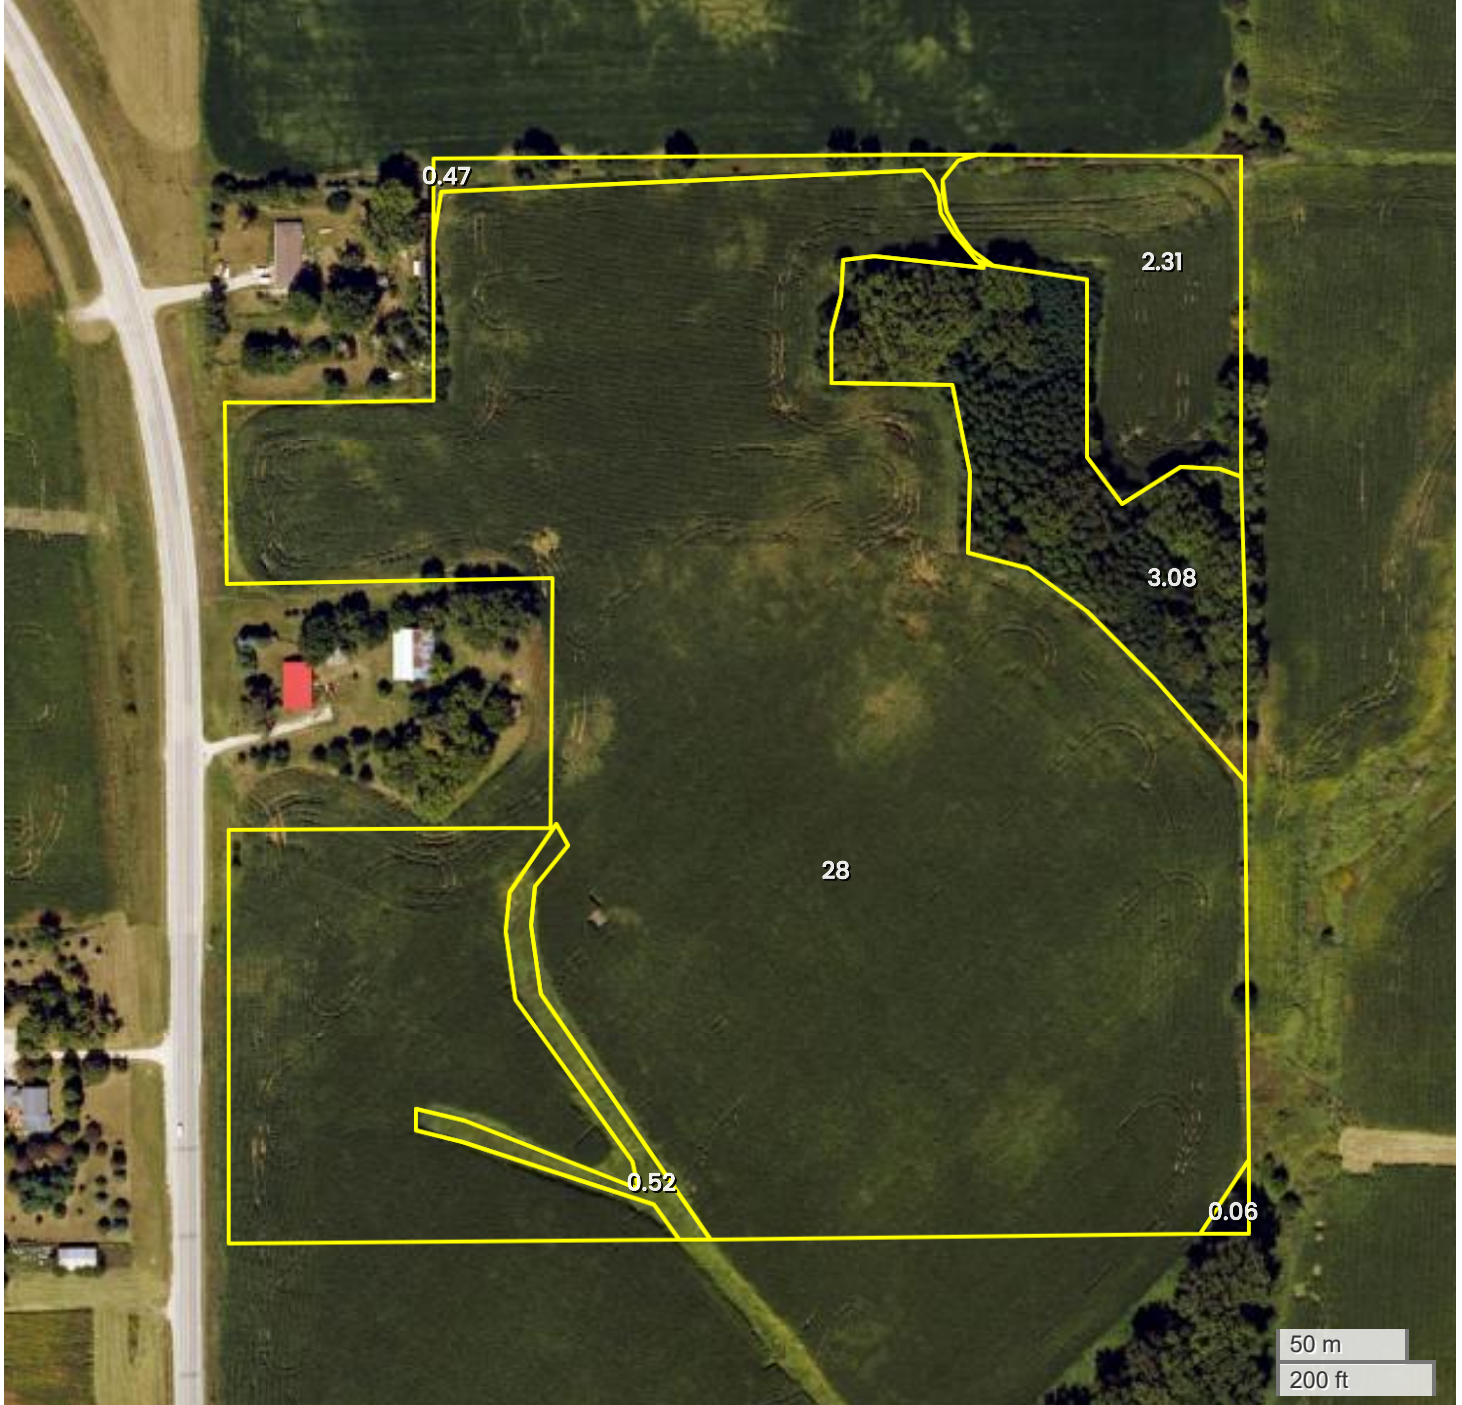

MUDDERMAN FARM
AERIAL MAP

Center: 42.536010, -91.887471

10-89N-9W

Washington Township

Buchanan County, IA

FarmWorth, LLC makes no warranties, express or implied, regarding the accuracy of any information provided through FarmWorth.com. User is solely responsible for independently verifying all information prior to use and waives any claims against FarmWorth, LLC arising from inaccuracies in such information.